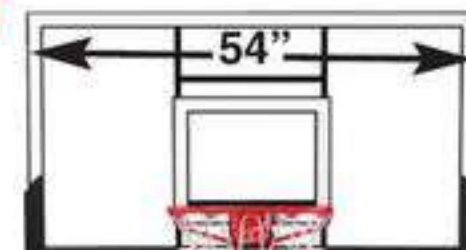

BASKETBALL

$599.99

54" MOMENTOUS EZ ASSEMBLY PORTABLE SYSTEM
• 54" steel-framed acrylic
• Crank lift system adjusts from 8' to 10'

$799.99

60" MOMENTOUS EZ ASSEMBLY PORTABLE SYSTEM
• 60" steel-framed acrylic
• Crank lift system adjusts from 8' to 10'